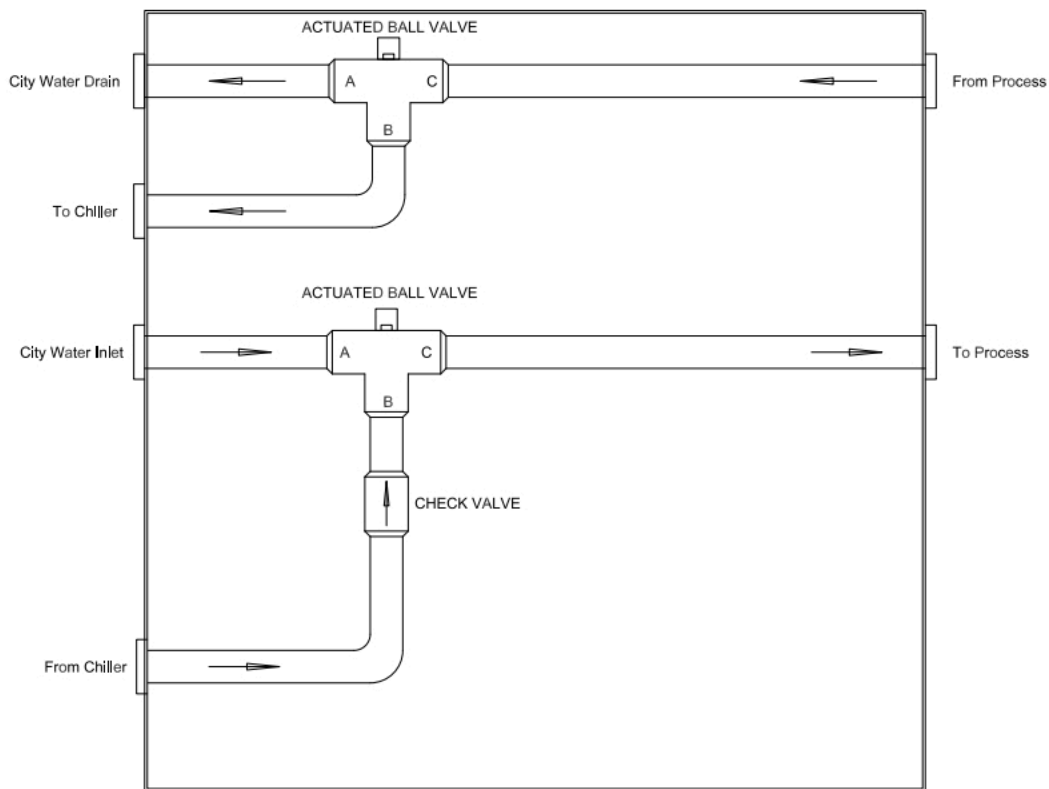

# Product Dimensional Drawing

Property of Legacy Chillers, Inc.

Model Shown:  
**AUTOCO 1 1/2"**

Nema4 Enclosure 36" x 36" x 12"

(Version Show Above - "Without Filter")