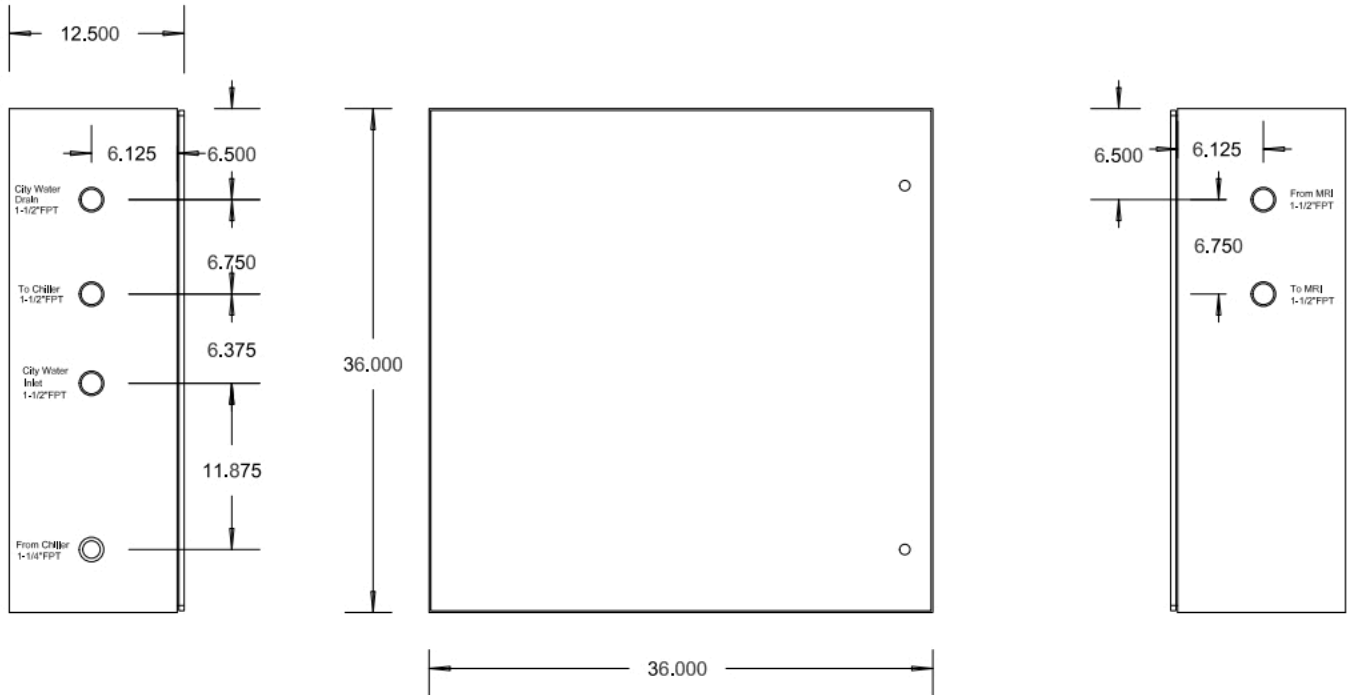

# Product Dimensional Drawing

Property of Legacy Chillers, Inc.

Model Shown:  
**AUTOCO 1 1/2"**

Nema4 Enclosure 36" x 36" x 12"

(Version Show Above - "Without Filter")